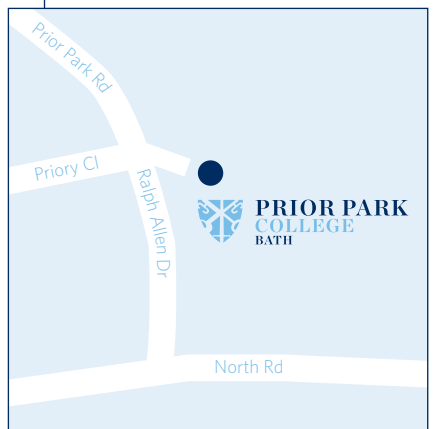

#### BY RAIL

Bath Spa is the nearest mainline station, a 5 minute taxi or bus journey away.

#### BY ROAD

Prior Park College is situated on the south edge of Bath off the A3062, Ralph Allen Drive. If approaching from the town centre via the ring road, turn onto the A3062 Prior Park Road which becomes Ralph Allen Drive. The College is 1.8 km on the left. If travelling via the A36 from the south, turn left, initially signposted to Monkton Combe. Carry on up Brassknocker Hill and at the top of the hill, turn left into Claverton Down Road. As this road leads into North Road, turn right into Ralph Allen Drive. The entrance to the College is 200 metres on the right.

#### BY ROAD

The Paragon is situated on the south edge of Bath off the A3062, Prior Park Road. If approaching from the town centre via the ring road, turn onto the A3062 Prior Park Road. Pass the garden centre on the right and take the first right into Lyncombe Vale, as you start to climb the hill. Follow the road until you see the entrance to The Paragon School on the left hand side. If travelling via the A36 from the south, turn left, initially signposted to Monkton Combe. Carry on up Brassknocker Hill and at the top of the hill, turn left into Claverton Down Road. As this road leads into North Road, turn right into Ralph Allen Drive. Continue past Prior Park College and go down the hill passing Perrymead. Take the second left into Lyncombe Vale. The entrance to the school is 300 metres on the left.